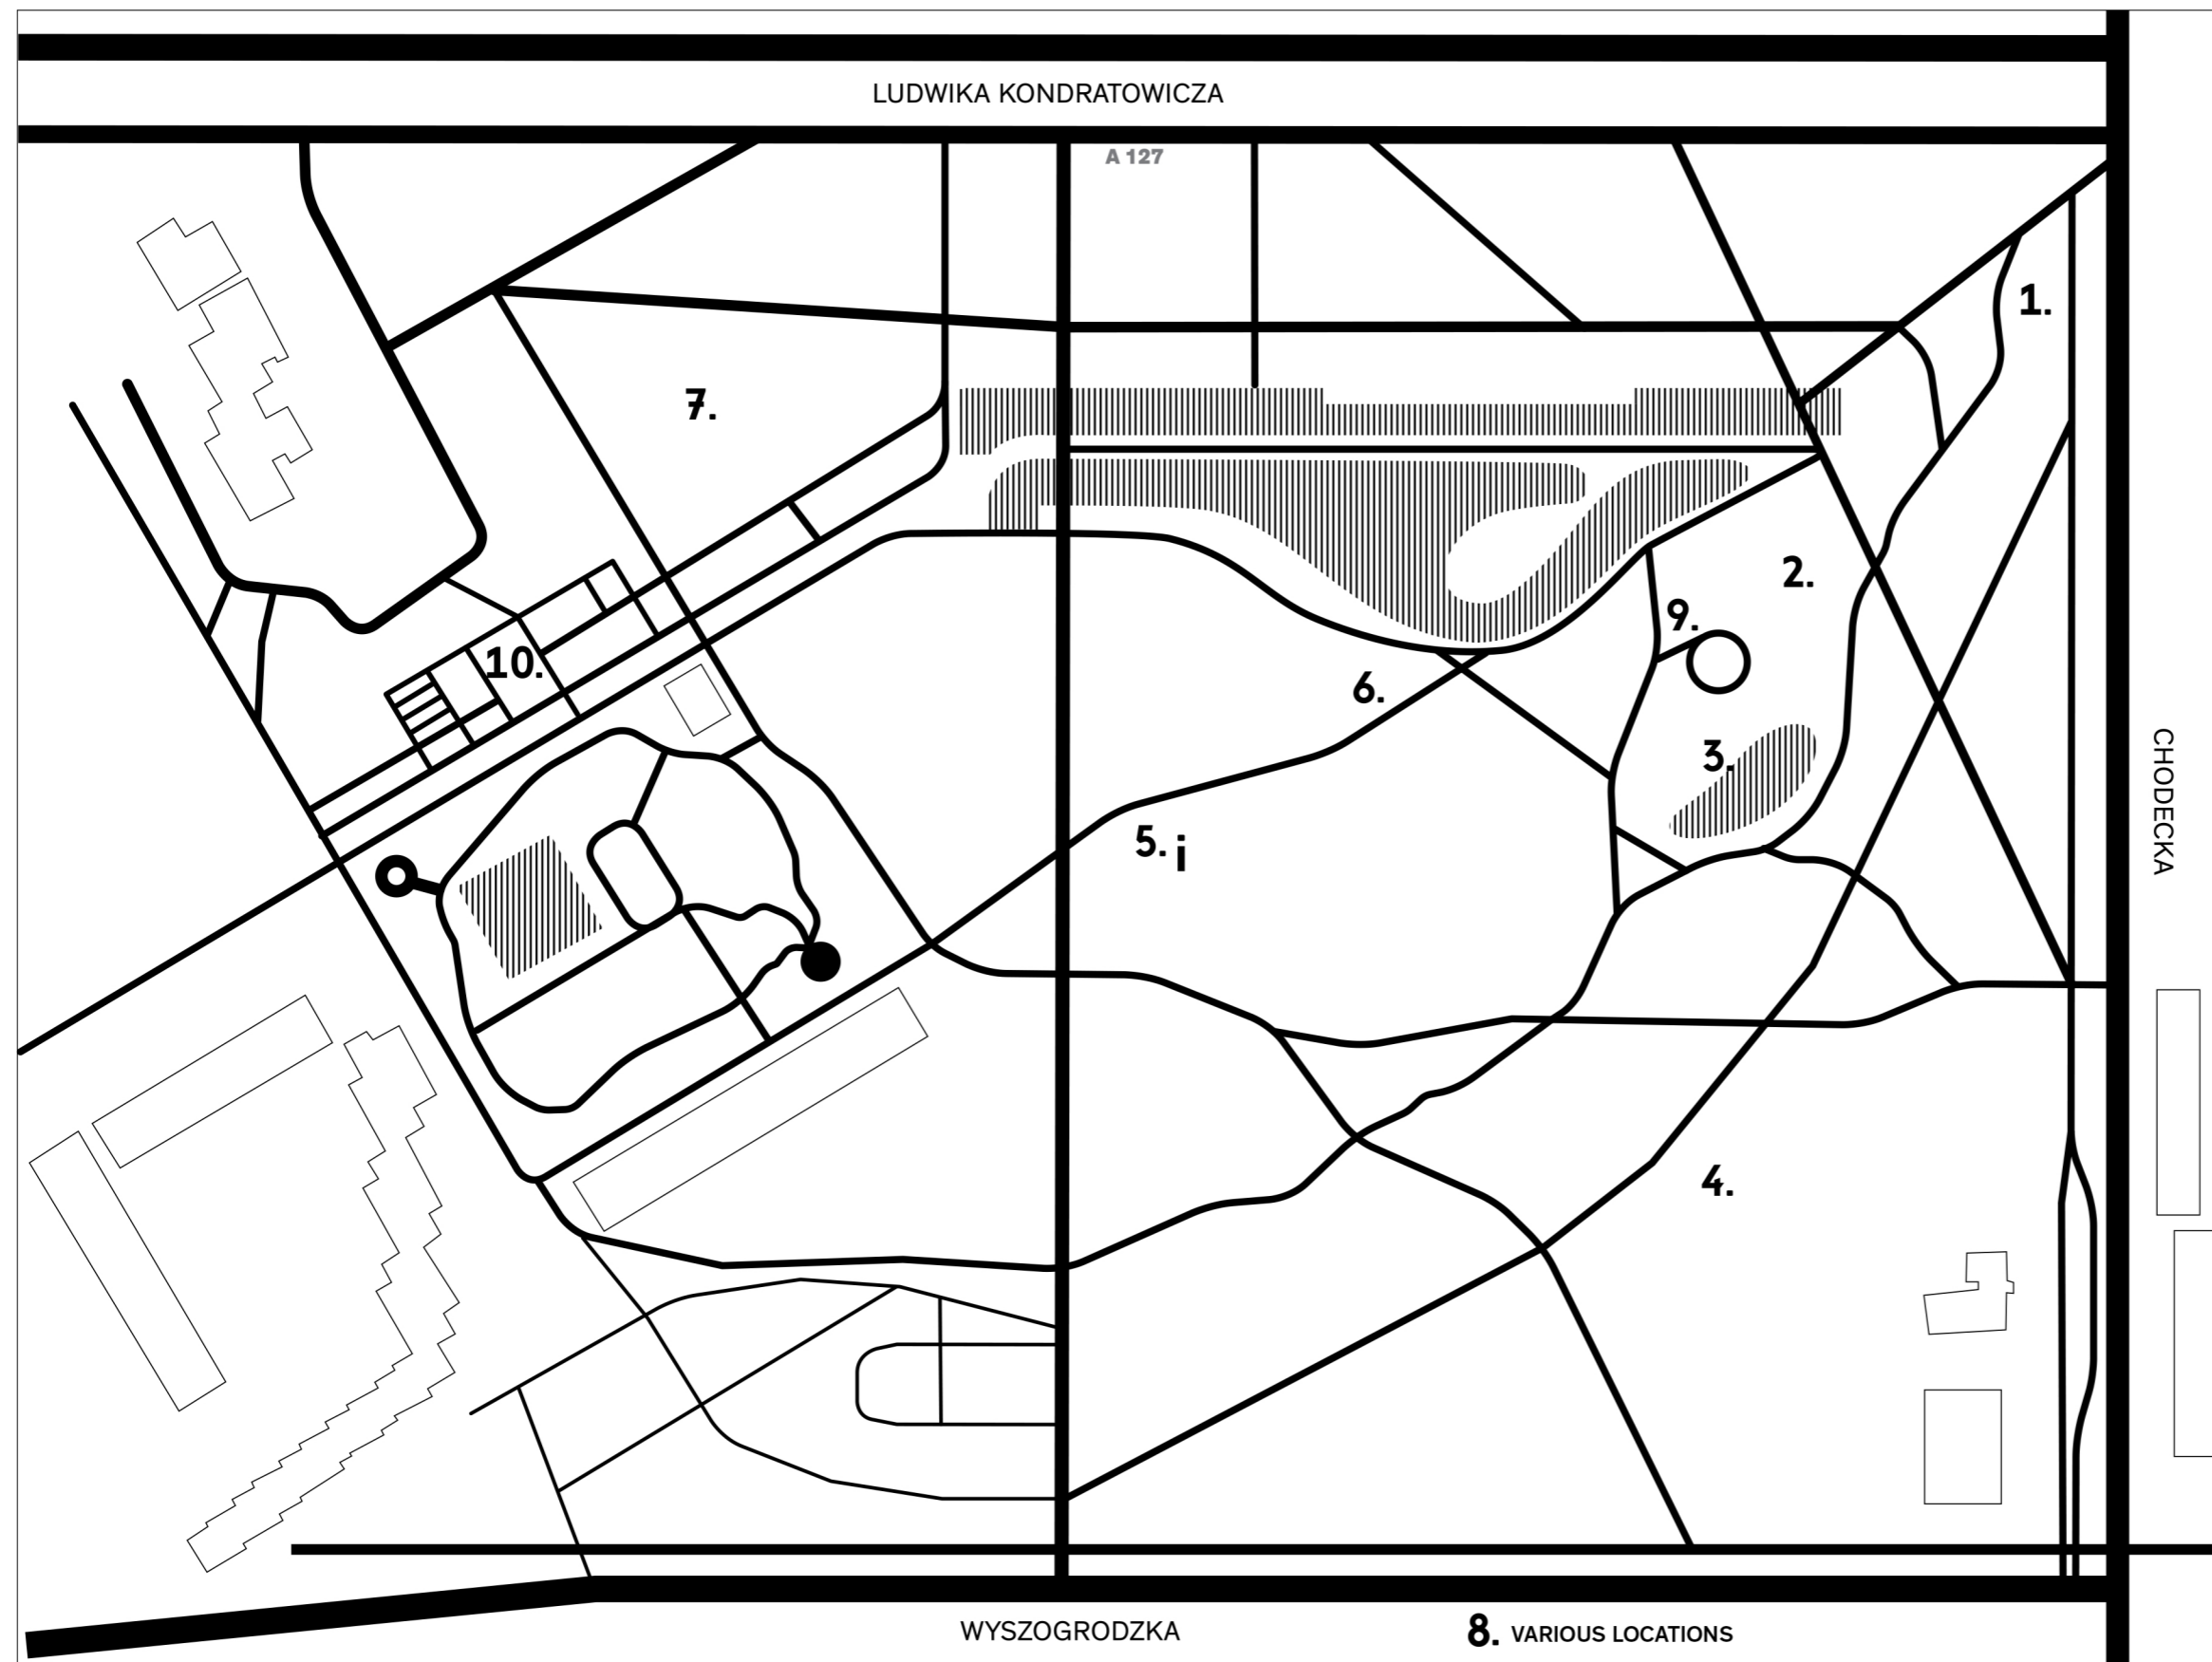

PARK
RZEŻBY
NA
BRÓDNIE

- i** information
- streets, paths
- buildings

1. YOUSOUF DARA & PAWEŁ ALTHAMER "TOGUNA" 2011
2. PAWEŁ ALTHAMER "THE GARDEN OF EDEN" 2009
3. PAWEŁ ALTHAMER AND NOWOLIPIE GROUP "SYLWIA" 2010
4. JENS HAANING "BRÓDNO" 2012
5. RIRKRIT TIRAVANIJA "UNTITLED (OVERTURNED TEAHOUSE WITH A COFFEE MAKER)" 2005
– RECREATED BY PAWEŁ ALTHAMER 2010
6. SUSAN PHILIPSZ, "YOU ARE NOT ALONE (WOULD THERE BE EARTH WITHOUT THE SUN?)" 2010
7. MONIKA SOSNOWSKA "GRATING" 2009
8. KATARZYNA PRZYZWAŃSKA "UNTITLED (INTERVENTIONS)" 2010
9. ROMAN STAŃCZAK "GUARDIAN ANGEL" 2013
10. OLAFUR ELIASSON "NEGATIVE GLACIAL CALEIDOSCOPE" 2007

8. VARIOUS LOCATIONS